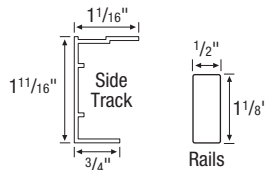

Finished Dimensions

(All allowances are taken from ordered dimensions and may vary slightly)

Inside (IB) Mount

Headrail unit width	-1/8"
Shade height	ordered height

Outside (OB) Mount

Headrail unit width	ordered width
Shade height	ordered height

Hardware Included

Standard installation brackets

Optional Features

No Charge – Specify on Order

Extension brackets
Hold-down brackets
Spacer blocks

Surcharge – Specify on Order

Extension pole

Rail Dimensions

HOW TO PRICE

- **Important Note!** All base prices are predicated on Ordered Dimensions, not Finished Dimensions.
- Base prices shown in price charts C1 to C4 (see pages PS-13).
- Optional extension pole available for surcharge.