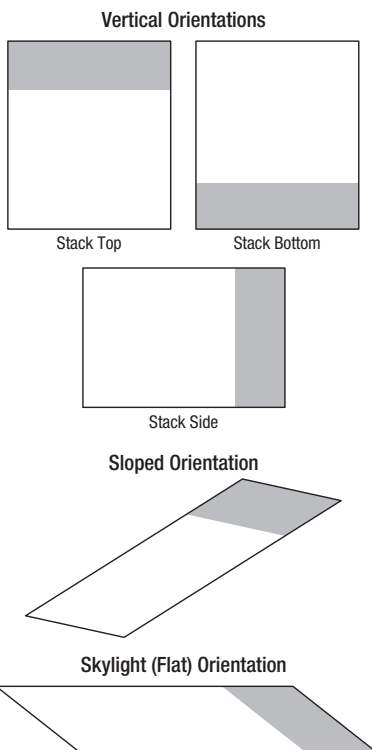

Size Standards: Rectangular Shades

BRILLIANCE® PLEATED SHADES

HOW TO USE THE SIZE STANDARDS CHART

The Size Standards chart is designed to be a quick reference to size standards, price charts and where to find further product specifications. Price charts are referenced by chart number next to the fabric style(s) and further product specifications are referenced by page number under the application. Always read the notes under the chart for important additional information. Important: shade dimensions must be equal to or less than the maximum dimensions (width, height and area) and equal to or greater than the minimum dimensions (width and height) to be within specification guidelines.

- Angle Top maximum width of sloped rail is 60".
- Angle Top maximum slope angle is 45 degrees.
- Trapezoid maximum width reduction of shorter rail is 9" per side.
- Precise Pleat is not available with Skylight shades.

Skylight Shades Product Specifications

BRILLIANCE® PLEATED SHADES

APPLICATION

- Fits rectangular window openings.
- Shade is operated manually, using a handle.
- An extension pole that extends up to 116" is available to operate shades in hard-to-reach locations.
- The moving rail slides on a tension cord located within two side tracks.
- Skylight shades can operate on any slope in any orientation. The fabric can be specified to stack at the top, bottom or either side.

Finished Dimensions

(All allowances are taken from ordered dimensions and may vary slightly)

Inside (IB) Mount

Headrail unit width	-1/8"
Shade height	ordered height

Outside (OB) Mount

Headrail unit width	ordered width
Shade height	ordered height