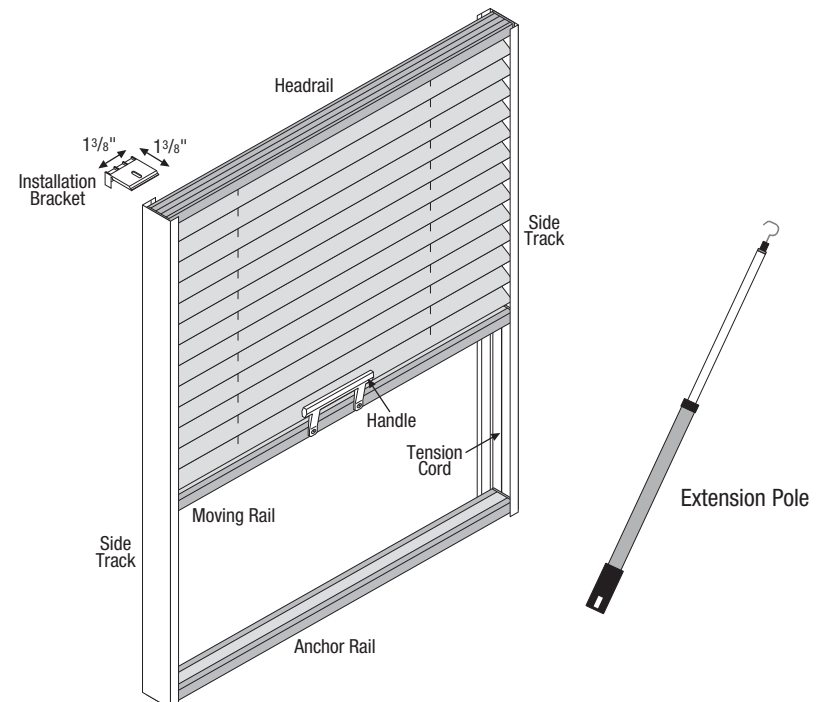

Skylight Shades Product Specifications

BRILLIANCE® PLEATED SHADES

APPLICATION

- Fits rectangular window openings.
- Shade is operated manually, using a handle.
- An extension pole that extends up to 116" is available to operate shades in hard-to-reach locations.
- The moving rail slides on a tension cord located within two side tracks.
- Skylight shades can operate on any slope in any orientation. The fabric can be specified to stack at the top, bottom or either side.

Finished Dimensions

(All allowances are taken from ordered dimensions and may vary slightly)

Inside (IB) Mount

Headrail unit width	-1/8"
Shade height	ordered height

Outside (OB) Mount

Headrail unit width	ordered width
Shade height	ordered height

Hardware Included

Standard installation brackets

Optional Features

No Charge – Specify on Order

Extension brackets
Hold-down brackets
Spacer blocks

Surcharge – Specify on Order

Extension pole

Rail Dimensions

HOW TO PRICE

- **Important Note!** All base prices are predicated on Ordered Dimensions, not Finished Dimensions.
- Base prices shown in price charts C1 to C4 (see pages PS-13).
- Optional extension pole available for surcharge.